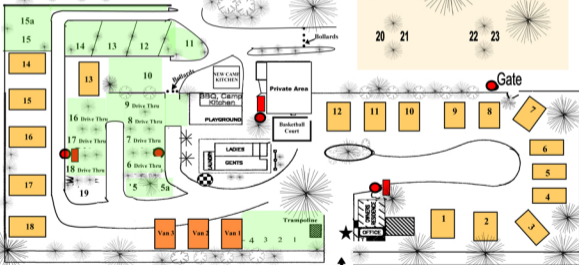

Your site / cabin number is .....

Hillview WiFi 1 & 2 internet password

.....

Gate

Views of Mount Burr ranges

Walking Tracks

Powered & Camp Sites in a bush setting

Pine Walking Plantation Tracks

Grosser Street

ENTRANCE ↑

Dullin Street

- Fire Extinguishers
- On site vans
- Blue Phone
- Fire Hoses
- Cabins
- Rainwater Tank

- Powered / Camp Sites
- Clothes Lines
- Bush Area Sites